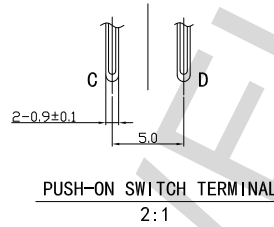

SOUNDWELL®

http://soundwell-cn.com

RP27 Series SWITCH

企业微信，扫码有惊喜

升威官网，发现更多产品

MODEL 品名

DIMENSIONS 尺寸

UNIT:mm

RP2701SWA0A-HA1

SHAFT SHOWN IN 1 POSITION (CCW)

PUSH SWITCH CIRCUIT

SWITCH CONTACT STATUS

P. C. B. MOUNTING HOLE DETAIL