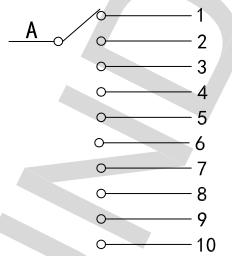

SOUNDWELL®

http://soundwell-cn.com

RP27 Series SWITCH

企业微信，扫码有惊喜

升威官网，发现更多产品

MODEL 品名

DIMENSIONS 尺寸

UNIT:mm

RP2701SWA0A-HA1

SHAFT SHOWN IN 1 POSITION (CCW)

PUSH SWITCH CIRCUIT

SWITCH CONTACT STATUS

P. C. B. MOUNTING HOLE DETAIL