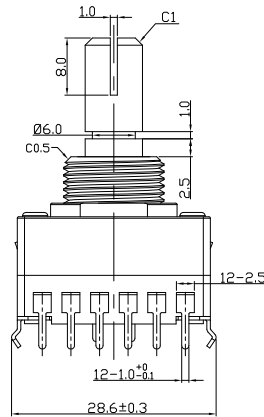

SOUNDWELL®

http://soundwell-cn.com

RP27 Series SWITCH

企业微信，扫码有惊喜

升威官网，发现更多产品

MODEL 品名

DIMENSIONS 尺寸

UNIT:mm

RP2701SWA0A-HA1

SHAFT SHOWN IN 1 POSITION (CCW)

PUSH SWITCH CIRCUIT

SWITCH CONTACT STATUS

P. C. B. MOUNTING HOLE DETAIL