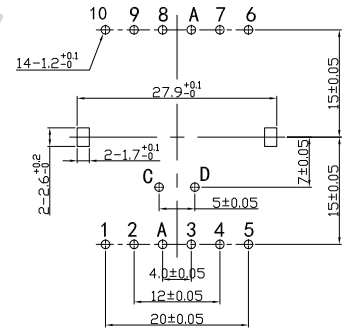

SOUNDWELL®

http://soundwell-cn.com

RP27 Series SWITCH

企业微信，扫码有惊喜

升威官网，发现更多产品

MODEL 品名

DIMENSIONS 尺寸

UNIT:mm

RP2701SWA0A-HA1

SHAFT SHOWN IN 1 POSITION (CCW)

PUSH SWITCH CIRCUIT

SWITCH CONTACT STATUS

P. C. B. MOUNTING HOLE DETAIL