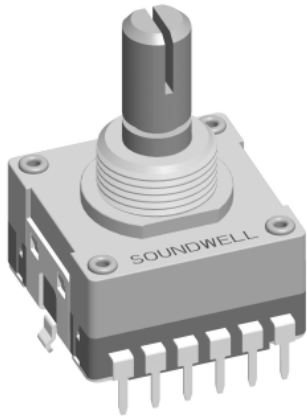

SOUNDWELL®

http://soundwell-cn.com

RP27 Series SWITCH

企业微信，扫码有惊喜

升威官网，发现更多产品

MODEL 品名

DIMENSIONS 尺寸

UNIT:mm

RP2701SWA0A-HA1

SHAFT SHOWN IN 1 POSITION (CCW)

PUSH SWITCH CIRCUIT

SWITCH CONTACT STATUS

P. C. B. MOUNTING HOLE DETAIL