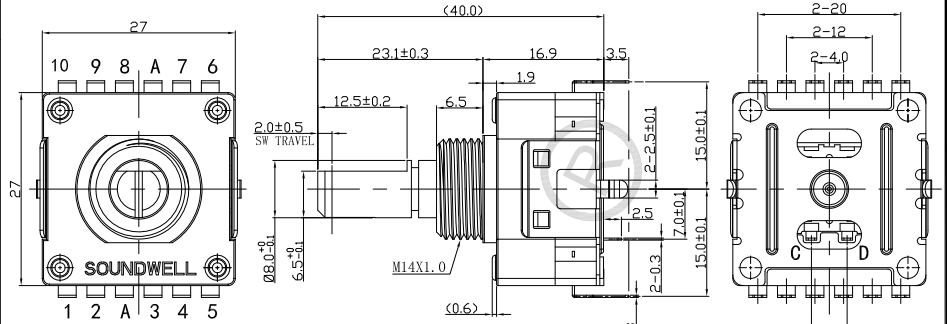

SOUNDWELL®

http://soundwell-cn.com

RP27 Series SWITCH

企业微信，扫码有惊喜

升威官网，发现更多产品

MODEL 品名

DIMENSIONS 尺寸

UNIT:mm

RP2701SWA0A-HA1

SHAFT SHOWN IN 1 POSITION (CCW)

PUSH SWITCH CIRCUIT

SWITCH CONTACT STATUS

P. C. B. MOUNTING HOLE DETAIL